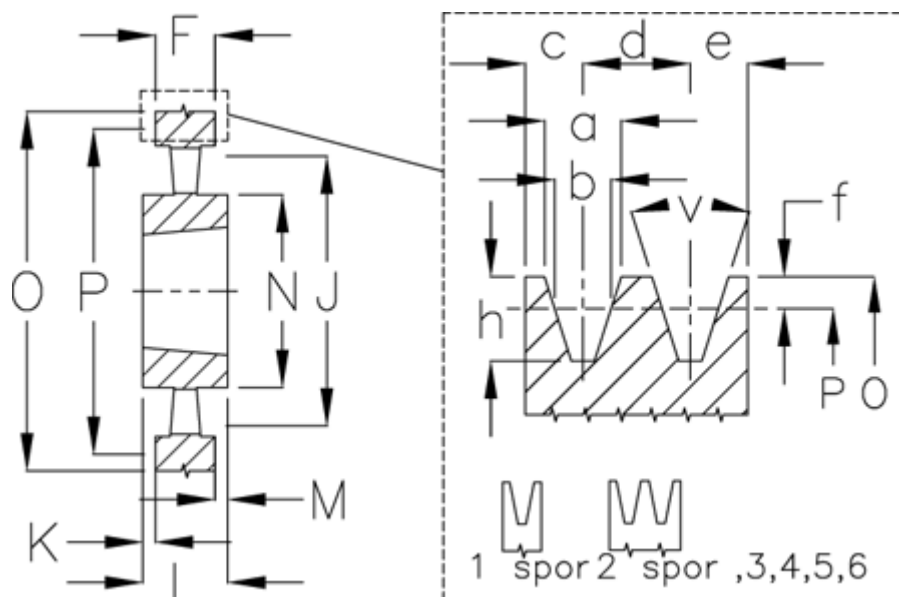

Article number: 604110040005

Description: V-belt pulley SPA 400/5 TL3535

Measures

a	= 12.7	For bush	= 3535	O	= 405.5
b	= 11.0	h	= 13.8	P	= 400
Bush ζ max	= 90	J	= 365	Type	= SPA
c	= 10.0	K	= 4,5	v	= 38 grader
d	= 15.0	L	= 89		
e	= 10.0	m	= 4.5		
f	= 2.8	N	= 175		
F	= 80	Number of ribs	= 5		